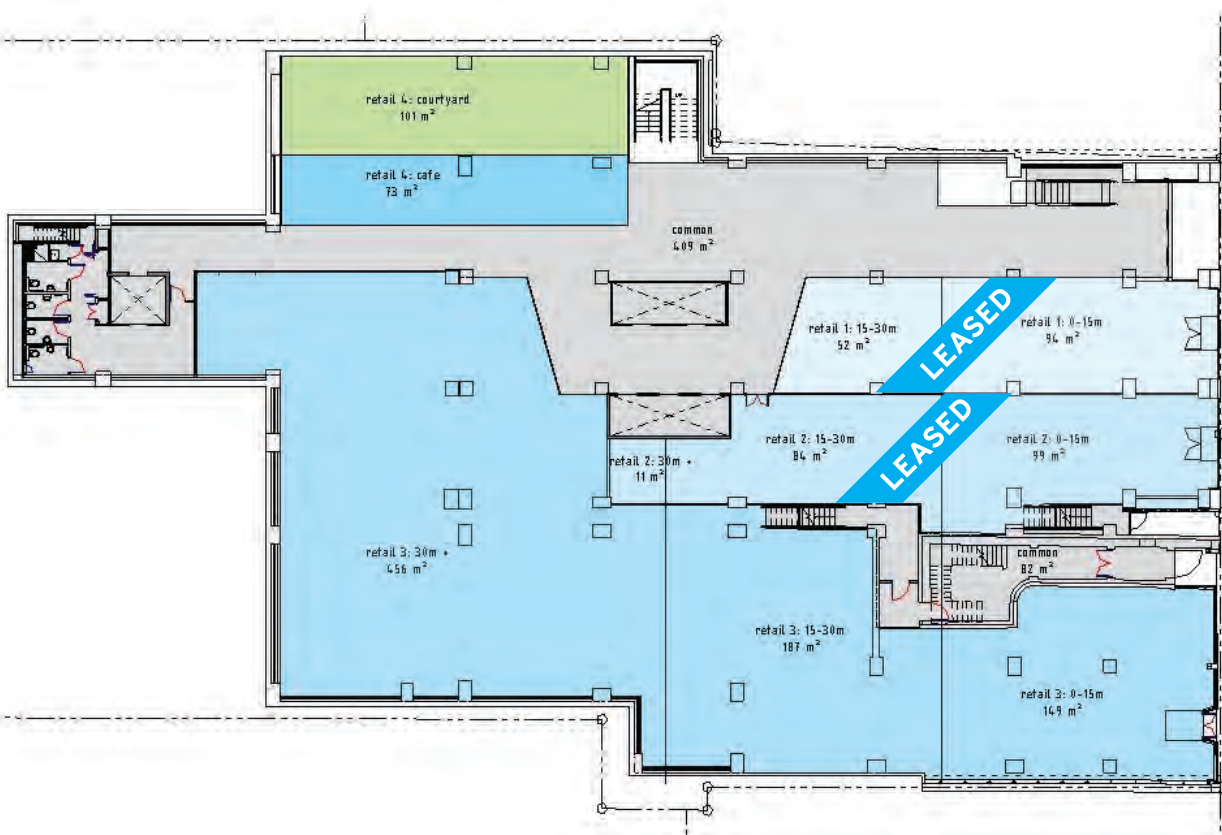

Ground Floor - Willis Tower

Boulcott Tower

Willis Tower

Willis St